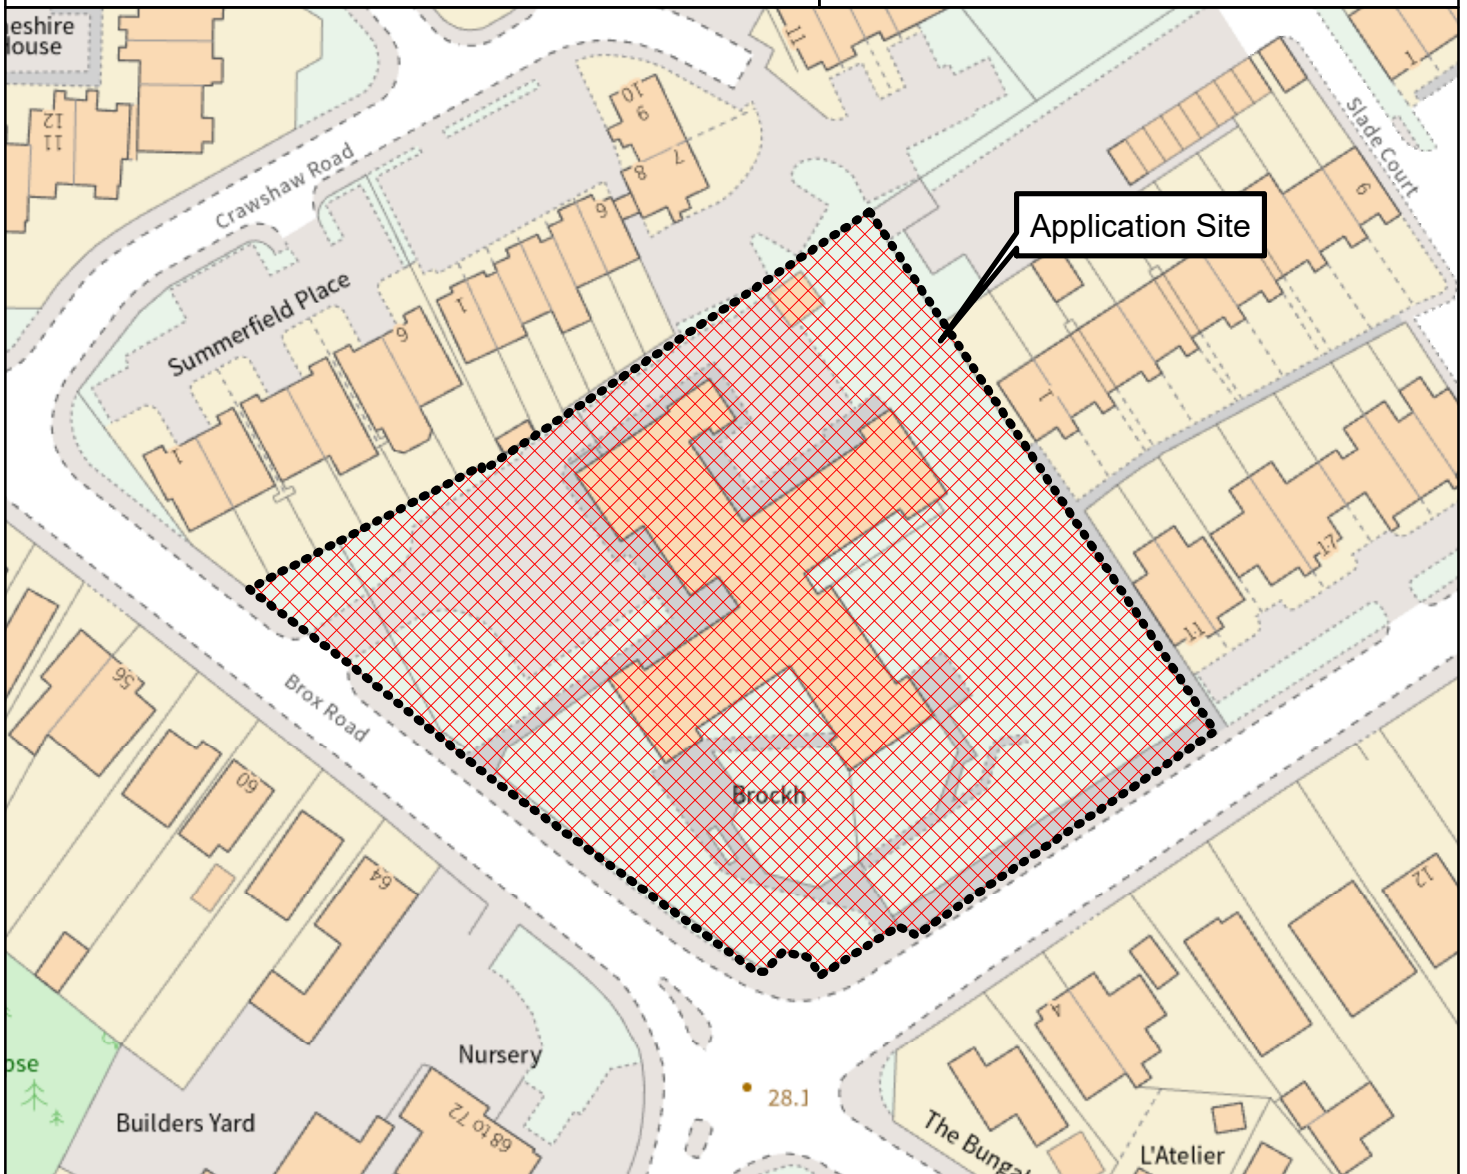

Site Location:

Former Brockhurst Care Home, Brox Road, Ottershaw, Surrey KT16 0HQ

Outline application for the erection of 1-3-storey building for extra care accommodation, comprising self-contained apartments, staff and communal facilities, and associated parking. Appearance and Landscaping reserved.

Application numbers:

RU.23/0486

Electoral divisions:

Foxhills, Thorpe and Virginia Water

© Crown copyright. All rights reserved Surrey County Council, 100019613, 2023

Note: This plan is for indicative purposes only

Ref No:
SCC_Ref_2023-0045

0 30 60 Metres

Scale: **1:920**

Printed on: 21/04/2023

This page is intentionally left blank